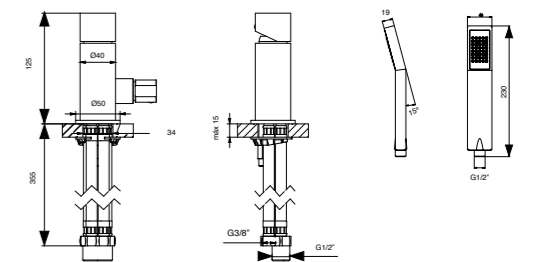

Cascata encastrar - Built-it flat spout	Cromado
Monocomando, chuveiro mão e bica de encastrar Single lever mixer and hand shower and built-it flat spout	440 € 010CASC11001
Conjunto antigotas quadrado Square anti-drops set	160 € 5631001