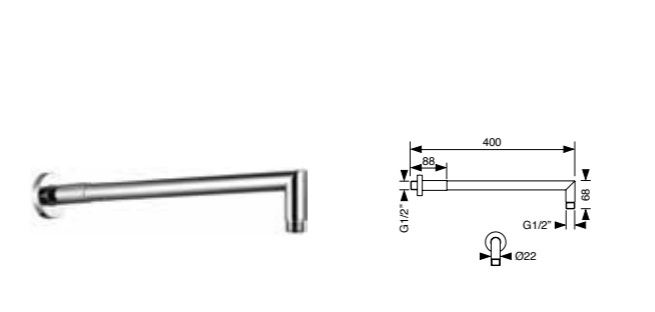

Cilindrica	Cromado	Branco	Preto
Braço chuveiro parede ø22x400mm Wall shower arm ø22x400mm	63 € 562801641	63 € 562801642	63 € 562801643