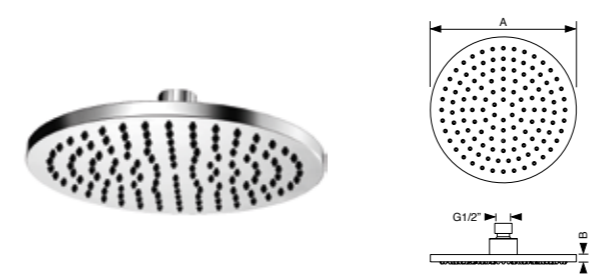

Cilindrica →

Cilindrica	Cromado	Branco	Preto
Chuveiro abs ø 200(a)x4mm(b) Abs showertray head ø 200x10mm	33 € 5628014	---	54 € 56280141
Chuveiro latão ø 250(a)x10mm(b) Brass showertray head ø 250x10mm	166 € 562801411	199 € 562801412	199 € 562801413