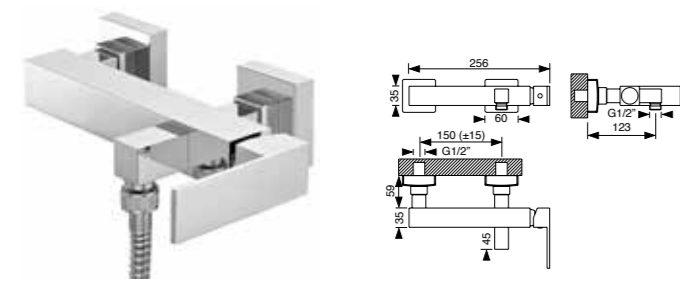

Plan	Cromado	Branco	Preto
Monocomando duche, chuveiro de mão, suporte e flexível Shower mixer, hand-shower, Flexible and support	251 € 010PLAN0301	289 € 010PLAN0302	289 € 010PLAN0303