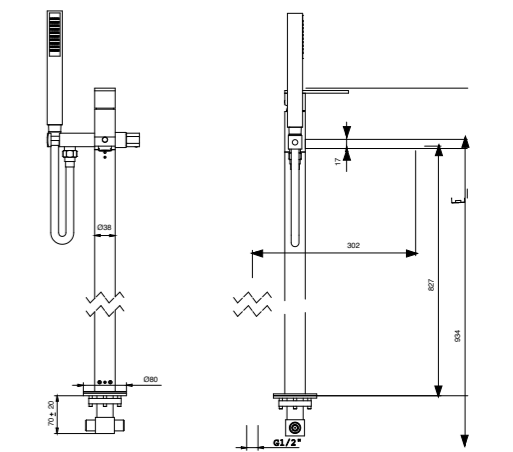

Cilíndrica chão	Cromado	Branco	Preto
Monocomando de banheira ao chão com chuveiro manual Bathtub single-lever mixer floor mounting with waterfall spout, diverter and shower hand.	960 € 010CIL15500	1.178 € 010CIL15501	1.178 € 010CIL15502