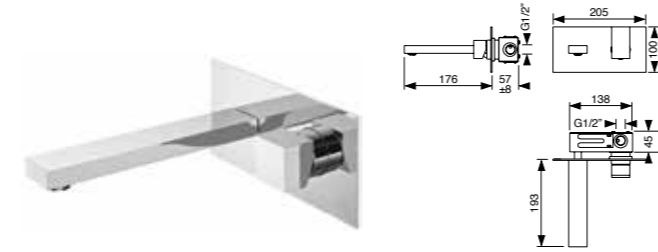

Plan	Cromado	Branco	Preto
Monocomando lavatório de parede Com espelho completo Single lever built-in basin mixer with wall flange	262 € 010ESQ0701	315 € 010ESQ0702	315 € 010ESQ0703