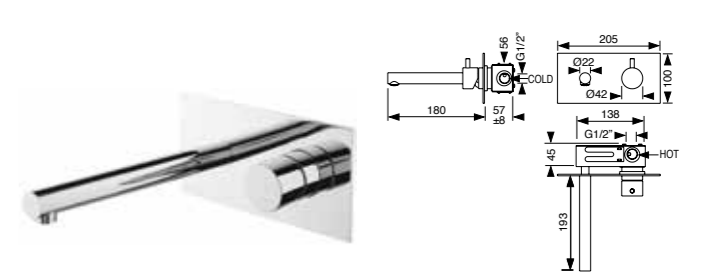

Cilíndrica	Cromado	Branco	Preto
Monocomando lavatório de parede com espelho completo Single lever built-in basin mixer with wall flange	209 € 010CIL0701	250 € 010CIL0702	250 € 010CIL0703