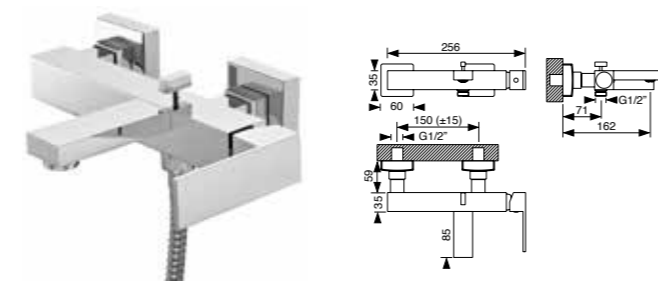

Plan	Cromado	Branco	Preto
Monocomando banheira com bica, inversor, chuveiro de mão, suporte e flexível Bath mixer with spout, diverter, hand-shower, Flexible and support	275 € 010PLAN0401	315 € 010PLAN0402	315 € 010PLAN0403