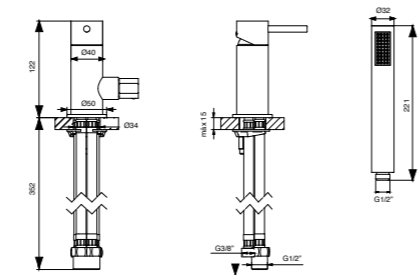

Cilíndrico	Cromado
Monocomando, chuveiro de mão e válvula de enchimento com descarga automática. Single lever mixer, hand shower and pop-up waste and overflow with water outlet spot.	498 € 010CIL11001
Conjunto antigotas redondo Round anti-drops set	160 € 5631002